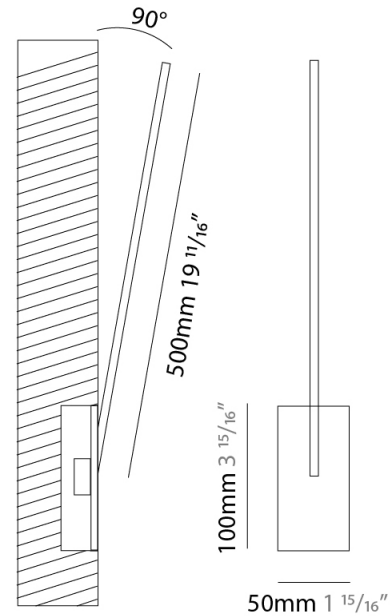

GENERAL

Series: Spillo
 Subseries: Spillo 1 Rod
 Brand: Icone
 Division: Design
 Mounting Type: Recessed
 Mounting Location: Wall
 Subcategory: Ambient

PHYSICAL

Shape: Rectangle
 Width (mm): 50
 Width (in): 1 15/16
 Height (mm): 500
 Height (in): 19 11/16
 Light Distribution: Adjustable
 Fixture Finish: WHI / BLK / CHR / BGD
 Fixture Material: Brass

LED

Color Temperature (°K): 2700 / 3000
 Nominal Lumen (lm): 550
 CRI: >90 CRI
 Lamp Life (hrs): 50000

OPTICAL

Adjustability: Tilt 120°

RATINGS AND CERTIFICATIONS

Certified By: Certified for North American Standards
 IP rating: IP20

GENERAL

Series: Spillo
 Subseries: Spillo 1 Rod
 Brand: Icone
 Division: Design
 Mounting Type: Recessed
 Mounting Location: Wall
 Subcategory: Ambient

PHYSICAL

Shape: Rectangle
 Width (mm): 50
 Width (in): 1 ¹⁵/₁₆
 Height (mm): 500
 Height (in): 19 ¹¹/₁₆
 Light Distribution: Adjustable
 Fixture Finish: WHI / BLK / CHR / BGD
 Fixture Material: Brass